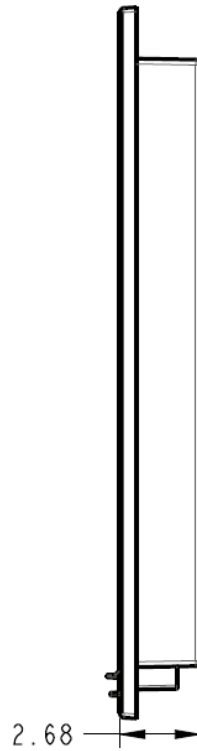

2' X 2' Plastic Lay-In Egg Crate Return

- PREMIX ABS POLYMER
- WON'T RUST, CORRODE, DISCOLOR, OR FADE
- EASY ATTACH CLIP/HINGE FOR SIMPLE INSTALL AND REMOVABLE OF THE GRILLE FACE
- FITS BOTH 20" X 20" X 1" OR 2" FILTERS
- FAST & EFFICIENT CLEANABILITY
- BULLS EYE INLET 6"-16" TO CUSTOMIZE IN THE FIELD
- STANDARD WHITE OR BLACK

- COLOR**
- WHITE
 - BLACK
 - CUSTOM

UL 94HB RATED ABS PLASTIC

BULLS EYE BACK
ACCEPTS 6"-16"
STANDARD AND
TRADITIONAL COLLARS

JOB NAME _____	SUBMITTED BY	DATE
LOCATION _____		
ARCHITECT _____		
ENGINEER _____		
CONTRACTOR _____		